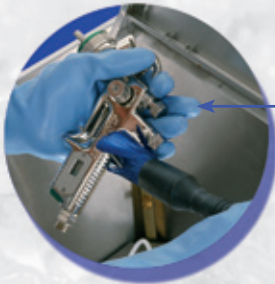

CE

SATA

SATA multi clean 2

High performance spray gun washing machine with integrated exhaust

In order to reduce solvent emissions, authorities tend to impose more and more closed cleaning systems for paint spray guns. With washing machines like SATA multi clean 2, bodyshops save money and help to protect the environment, due to low solvent consumption:

- Suitable for hand held spray guns
- Thorough cleaning of all material-conveying parts of the gun (no dismantling required)
- Two separate containers hold washing resp. rinsing liquids
- Trolley for fluid containers included, for easy refilling and changing the cleaning agent
- Only 0.1 l fresh cleaning agent required for the automatic washing process
- Replaceable filter mat inside the washing chamber absorbs coarse residue before liquid is returned to the cleaning fluid containers

The new SATA multi clean 2 features helpful functions:

- High performance, sturdy double diaphragm pump, low wear
- Special brush soaked in cleaning fluid, for manual pre-cleaning of spray gun and cup

Cleaning brush for manual pre-cleaning, directly above the washing chamber with exhaust.