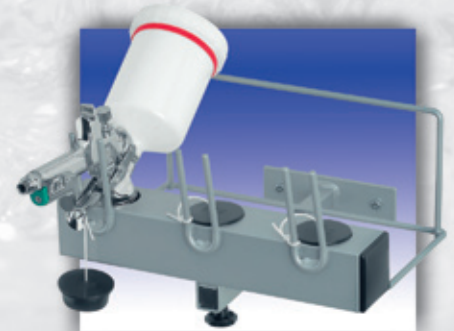

SATA GmbH & Co. KG

Domertalstr. 20 • 70806 Kornwestheim • Germany
Tel. +49 7154 811-200 • Fax +49 7154 811-194
www.sata.com • E-mail: export@sata.com

Your SATA Distributor: